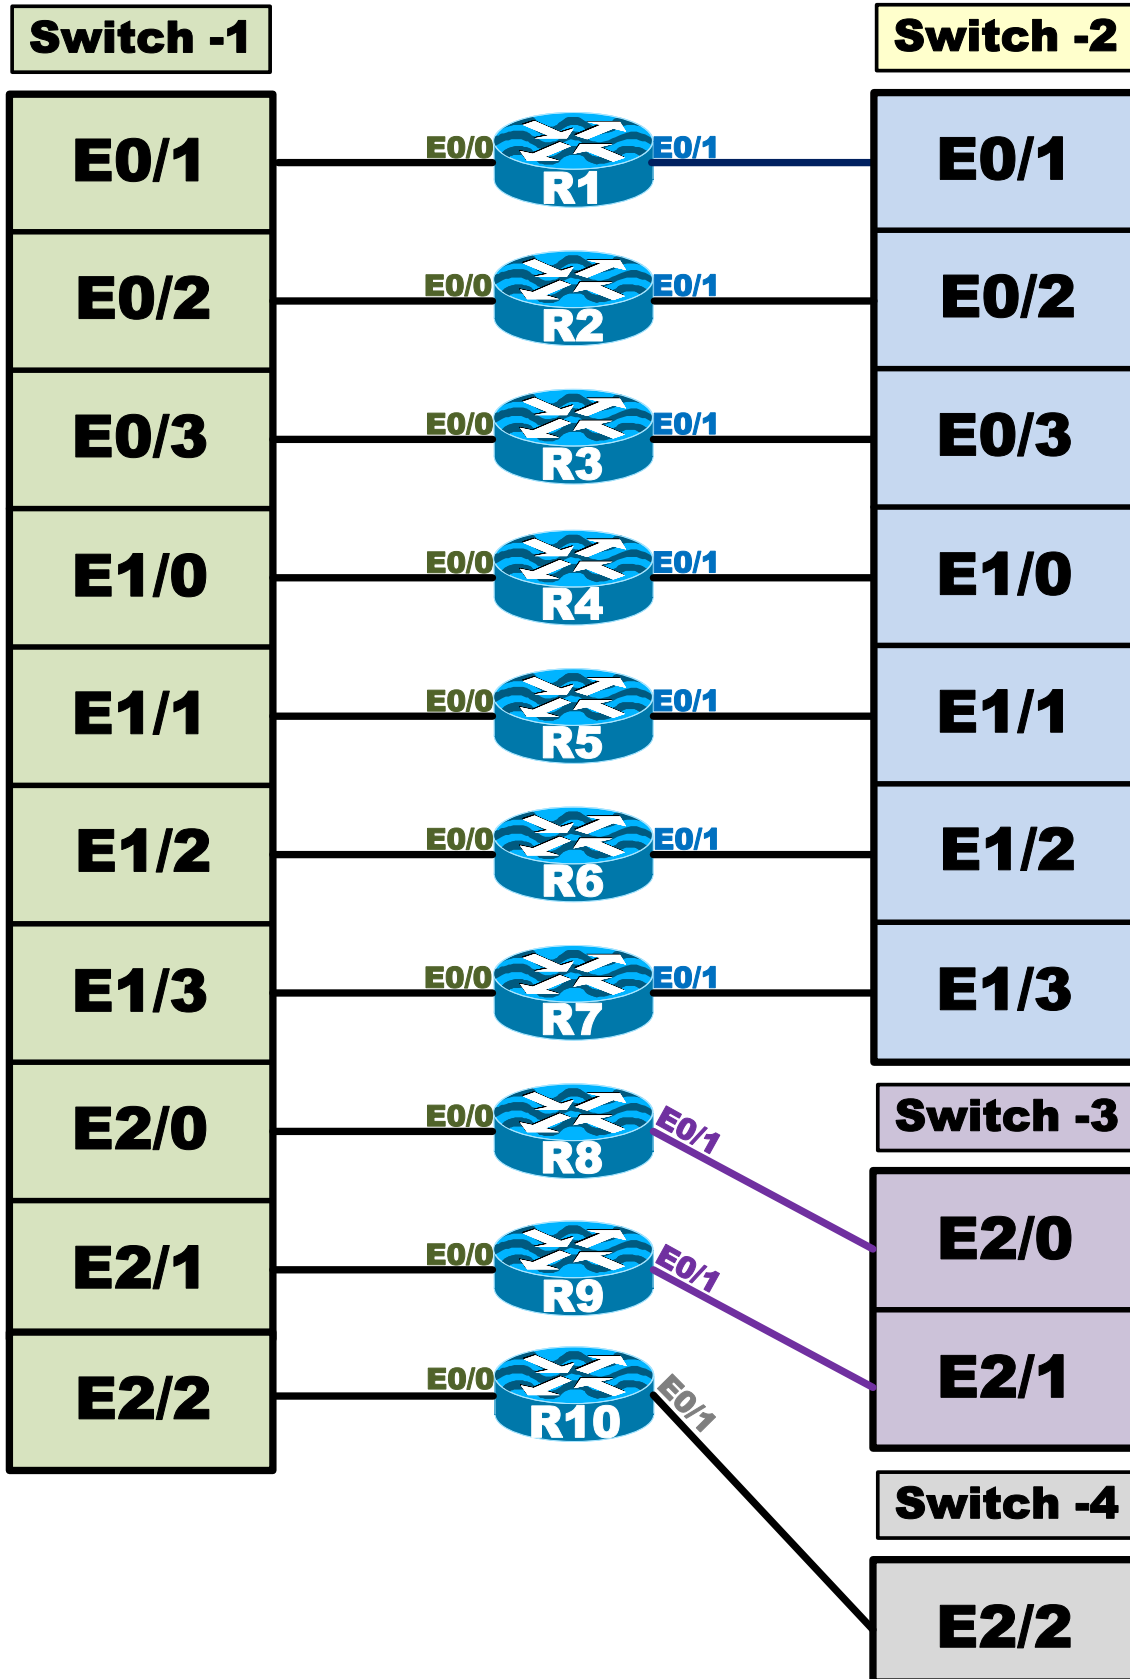

Advanced CCIE Routing & Switching v5.0

www.MicronicsTraining.com

Narbik Kocharians
CCSI, CCIE #12410
R&S, Security, SP

EVE **Topology**

Switch to Switch connection

R1

R2

R3

R4

R5

R6

Multilink