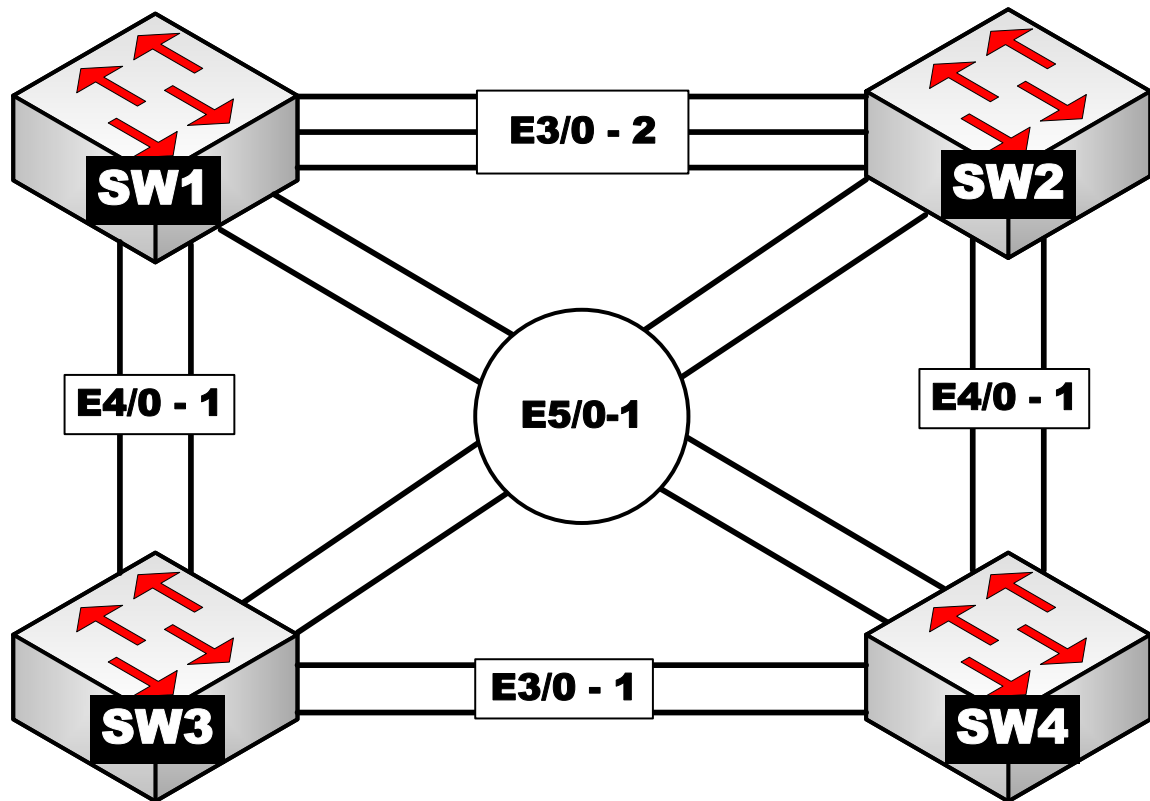

Advanced CCIE Routing & Switching v5.0

www.MicronicsTraining.com

Narbik Kocharians
CCSI, CCIE #12410
R&S, Security, SP

EVE **Topology**

Switch to Switch connection

R1

R2

R3

R4

R5

R6

Multilink